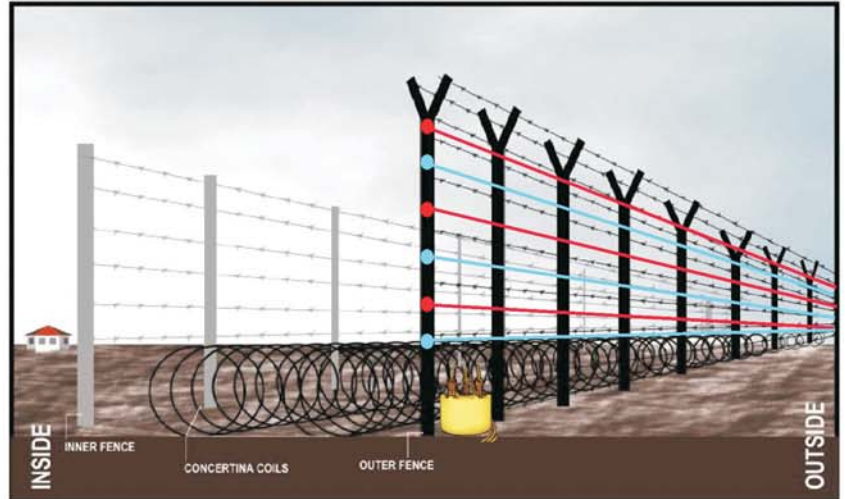

# PERIMETER SECURITY SYSTEM

## Multi-technology based

- Within limit of IS Standard (IS-302-2-76)
- Electric/ Solar power fence
- Individual systems or integration of multiple system is possible
- Customized installation

- Protects Human life, property, from terrorist, saboteur, militants
- Field Proven and effective technology
- Covers kilometers of area with zonig facility
- Centralized monitoring System (mimic panel)
- Cabeling / Cordless communication possible, such as Auto dialer, RF transmission of signal for long distance.