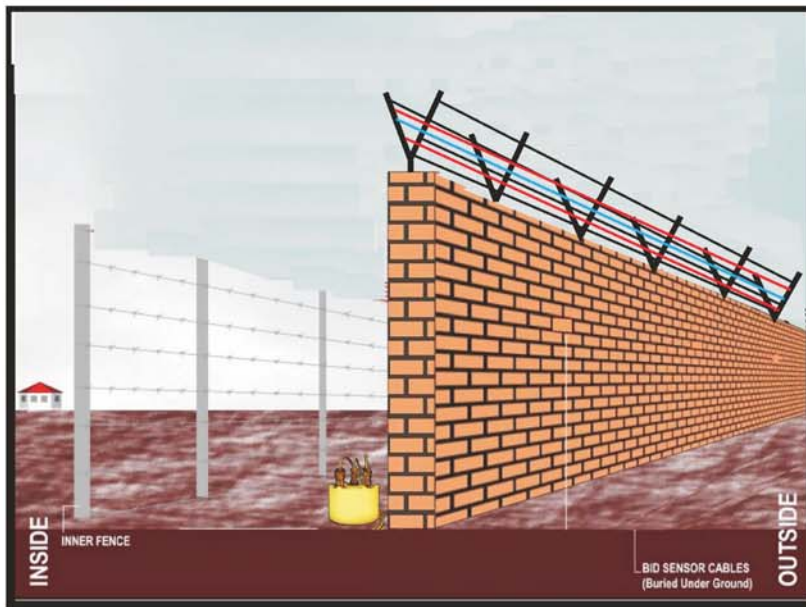

# PERIMETER SECURITY SYSTEM

## Multi-technology based

- Within limit of IS Standard (IS-302-2-76)
- Electric/ Solar power fence
- Individual systems or integration of multiple system is possible
- Customized installation

- Protects Human life, property, from terrorist, saboteur, militants
- Field Proven and effective technology
- Covers kilometers of area with zonig facility
- Centralized monitoring System (mimic panel)
- Cabeling / Cordless communication possible, such as Auto dialer, RF transmission of signal for long distance.